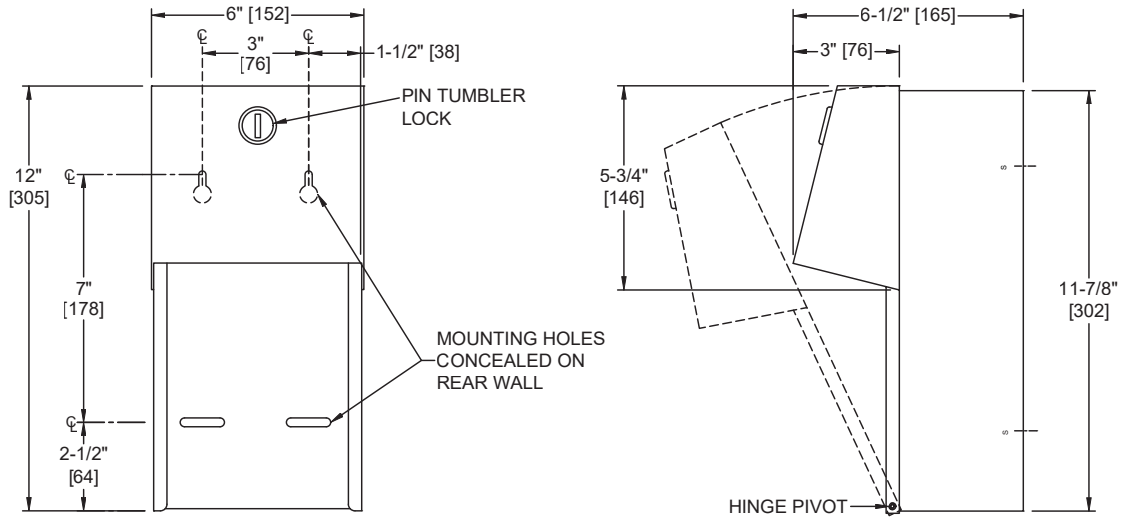

Toilet Tissue Dispenser, Twin Hide-A-Roll – Surface Mounted

Toilet Tissue Dispensers

MasterFormat Section 10 28 13

Scan for Information

SUSTAINABILITY/LEED

MR 4.1 (1) MR 6 (1) EQ 4.2 (1)
MR 4.2 (1) EQ 4.1 (1) EQ 4.4 (1)

NOTE:
ALL DIM'S INCH [MM]
ILLUSTRATION FOR REF ONLY AND NTS

PRODUCT OVERVIEW

Holds two rolls up to 5-1/4" diameter [Ø133] (1800 sheets). Top roll automatically drops in place when bottom roll is used up. 18 gauge [1,3] type 304 stainless steel alloy 18-8 door, cabinet body and dispensing mechanism shall be 22 gauge [0,8] same grade. Theft resistant spindles and tumbler lock keyed alike to other ASI washroom equipment.

KEY FEATURES & SPECIFICATIONS

- "Hide-A-Roll" Dispenser holds Two Rolls
- Type 304 Stainless Steel - Satin Finish
- Surface Mounted